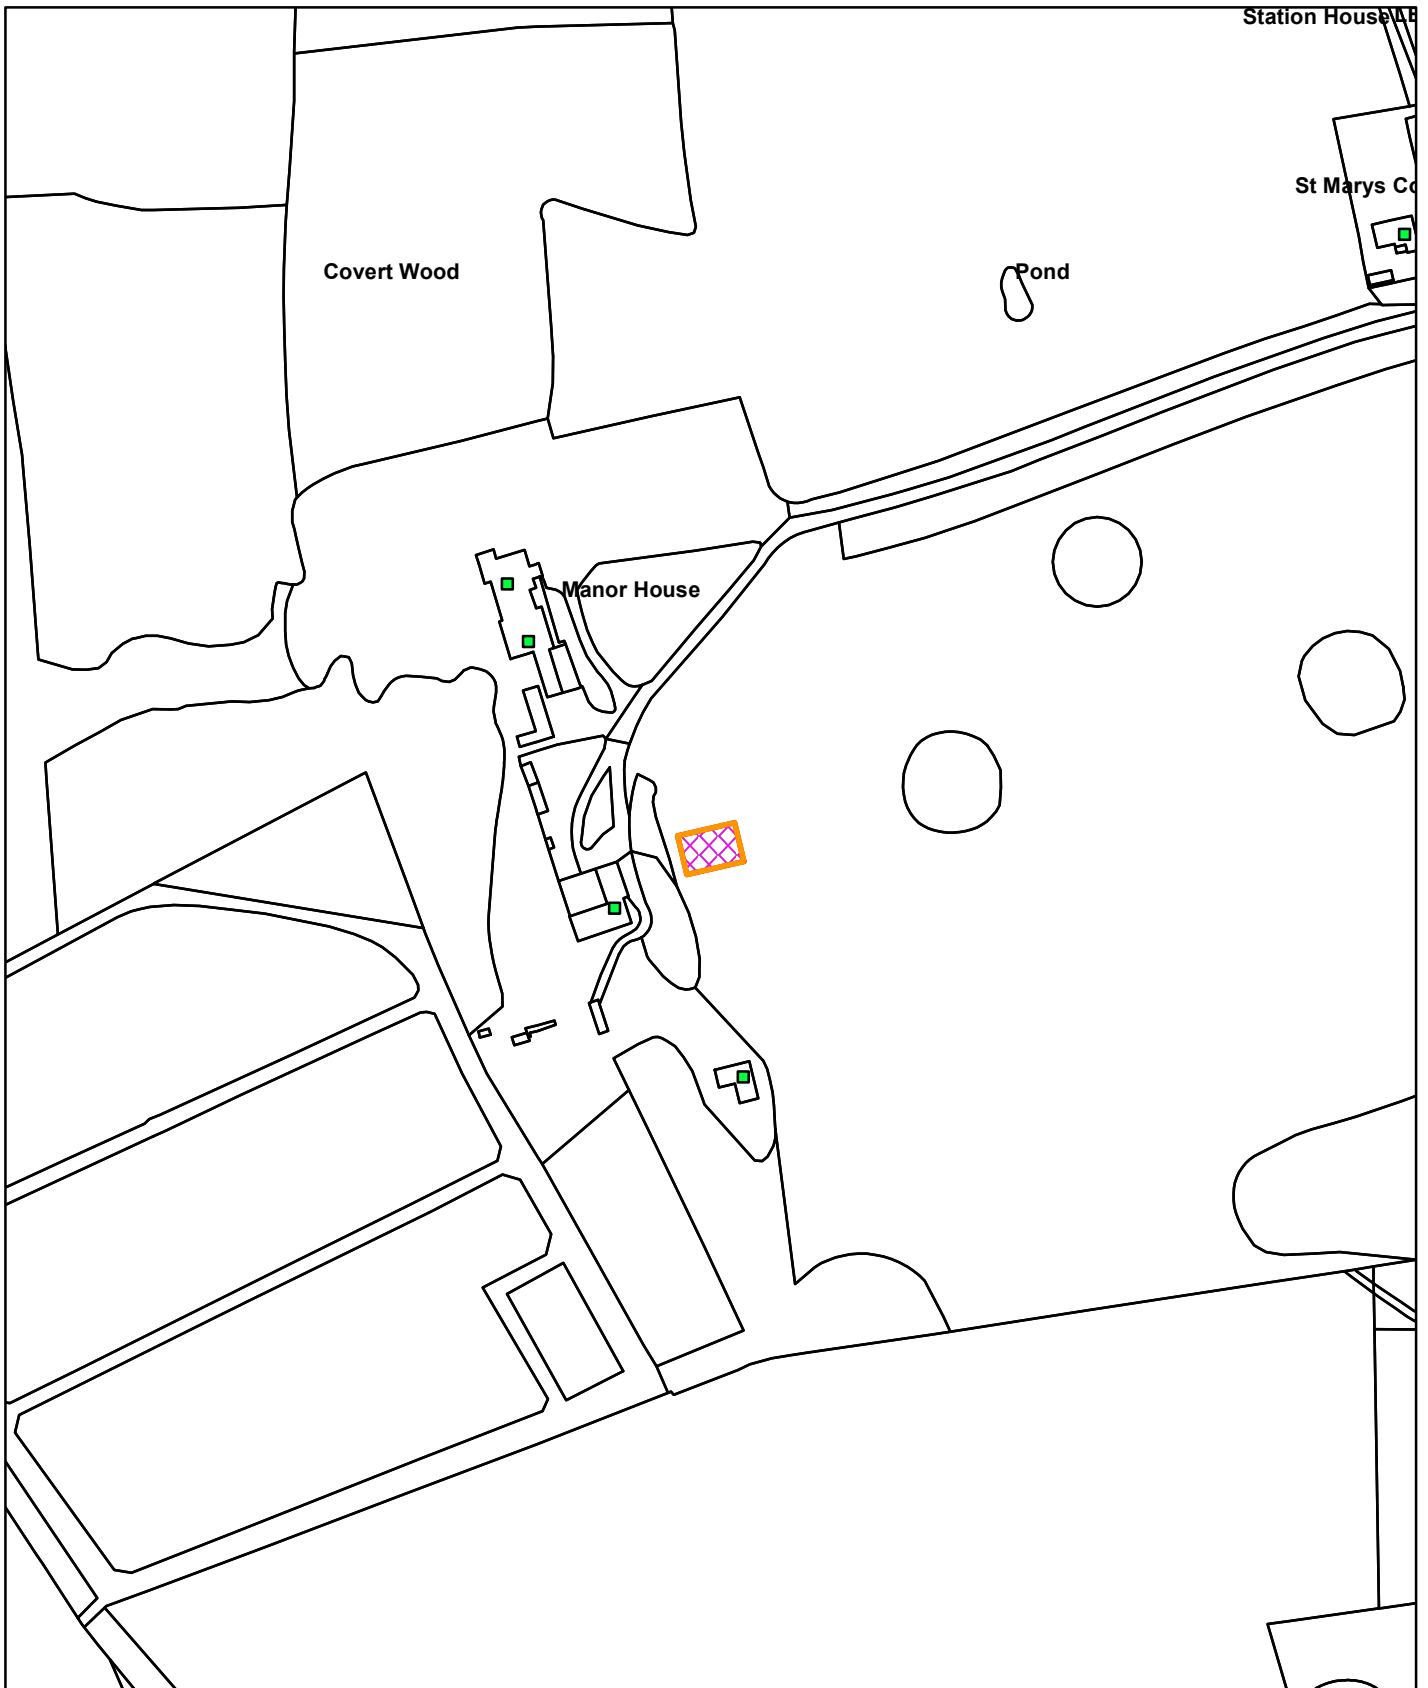

23/01104/F

Little Massingham Manor Station Road Little Massingham Kings Lynn Norfolk PE32 2JU

© Crown copyright and database rights 2023
Ordnance Survey 100024314

19/09/2023